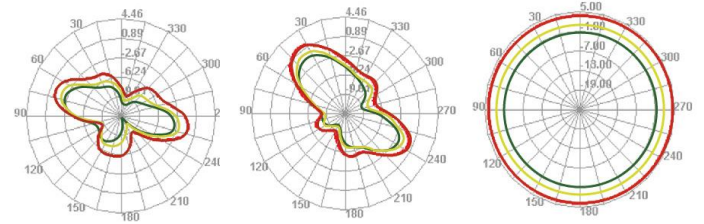

Functions

- Roaming
- WDS/Repeater/Client Modes
- Point-to-Point and Point-to-Multipoint Bridging
- AP Load Balance
- Website Configuration Interface

Website Configurations

- Mode Settings
- Wi-Fi Settings
- LAN Settings
- FW upgrade

Field

- | | | |
|-----------------|------------------|-----------------|
| — 2500.000MHz E | — 2500.000MHz E2 | — 2500.000MHz H |
| — 2450.000MHz E | — 2450.000MHz E2 | — 2450.000MHz H |
| — 2400.000MHz E | — 2400.000MHz E2 | — 2400.000MHz H |