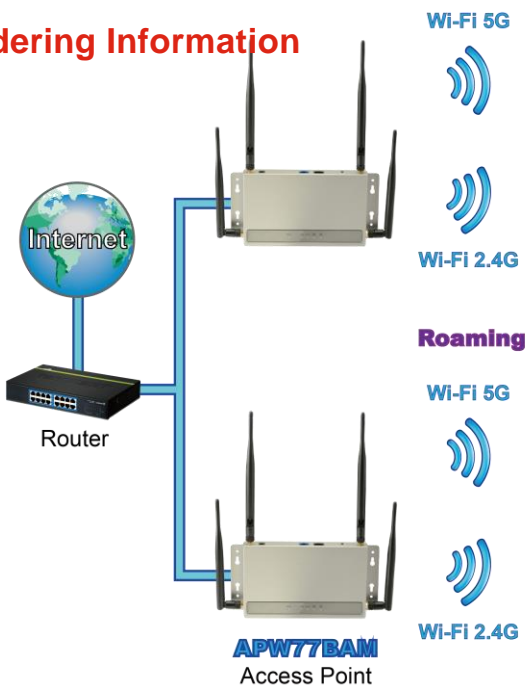

Hardware Specifications

Device Interface				
Type	Thin AP			
Wi-Fi	Standard	IEEE 802.11a/b/g/n/ac		
	Security	WEP / WPA / WPA2 / WPA-PSK / WPA2-PSK / 802.1x		
	Channel	2.4GHz	1~13	
5GHz		36/40/44/48		
Ethernet	1 * RJ45 GE			
PoE	1 * IEEE 802.3af PoE			
Power				
Power Input	+12V_{DC}/1A (DC Jack)			
Mechanism				
Mounting	Wall-Mount			
Dimensions (W x L x H)	225x115x25mm (Mounting kit)			
Environment				
Operating Temperature	0 °C ~ 50 °C			
Storage Temperature	-40 °C ~ 85 °C			
Humidity	10% ~ 95% (non-condensing)			
Feature				
Mode	AP Only/WDS/WDS Hybrid/Universal/Repeater/Client Modes.			
Roaming	Available			

Applications

Ordering Information