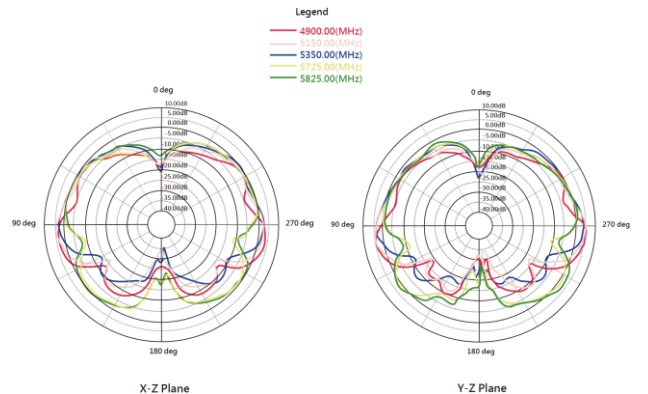

Functions

- Roaming
- WDS/Repeater/Client Modes
- Point-to-Point and Point-to-Multipoint Bridging
- AP Load Balance
- Website Configuration Interface

Website Configurations

- Mode Settings
- Wi-Fi Settings
- LAN Settings
- FW upgrade

Field

- | | | |
|-----------------|------------------|-----------------|
| — 2500.000MHz E | — 2500.000MHz E2 | — 2500.000MHz H |
| — 2450.000MHz E | — 2450.000MHz E2 | — 2450.000MHz H |
| — 2400.000MHz E | — 2400.000MHz E2 | — 2400.000MHz H |

Hardware Specifications

Device Interface			
Type	Thin AP		
Wi-Fi	Standard	IEEE 802.11a/b/g/n/ac	
	Security	WEP / WPA / WPA2 / WPA-PSK / WPA2-PSK / 802.1x	
	Channel	2.4GHz	1~13
5GHz		36/40/44/48	
Ethernet	1 * RJ45 GE		
PoE	1 * IEEE 802.3af PoE		
Power			
Power Input	+12V _{DC} /1A (DC Jack)		
Mechanism			
Mounting	Wall-Mount		
Dimensions (W x L x H)	225x115x25mm (Mounting kit)		
Environment			
Operating Temperature	0 °C ~ 50 °C		
Storage Temperature	-40 °C ~ 85 °C		
Humidity	10% ~ 95% (non-condensing)		
Feature			
Mode	AP Only/WDS/WDS Hybrid/Universal/Repeater/Client Modes.		
Roaming	Available		