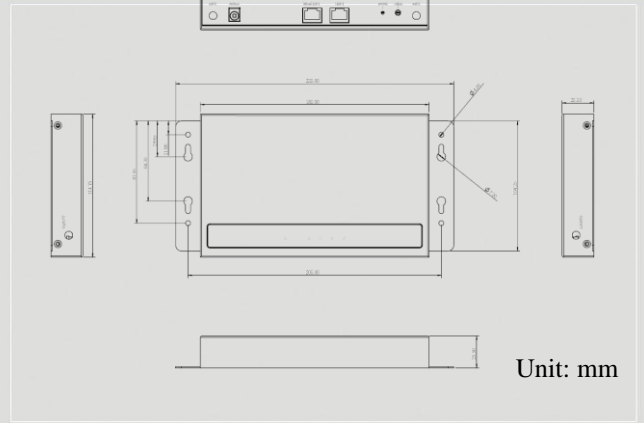

Wi-Fi Access Point

APW77BAM

Unit: mm

Dimensions

APW77BAM is designed for medium-sized businesses to extend the existing networks and has the ability to operate in different modes and can be used in a wide variety of wireless applications. Its Universal Repeater Mode not only has an easier way for setup, but also provides better performance and compatibility to create a larger wireless network infrastructure by linking up other access points. It also supports Multiple-SSID function to simultaneously emulate 8 APs with different ESSIDs and separate packets via VLAN IDs.

Features

- Thin AP
- Wall-Mount Wi-Fi Access Point
- IEEE 802.11a/b/g/n/ac Wi-Fi Compliance
- Configurable AP Transmit Power and Channel.
- Supports WEP, WPA, WPA2, WPA-PSK, WPA2-PSK and 802.1x
- Segmented guest and corporate access with multiple SSIDs
- One IEEE 802.3 af (PoE), or DC12V/1A

Hardware Specifications

Device Interface			
Type	Thin AP		
Wi-Fi	Standard	IEEE 802.11a/b/g/n/ac	
	Security	WEP / WPA / WPA2 / WPA-PSK / WPA2-PSK / 802.1x	
	Channel	2.4GHz	1~13
5GHz		36/40/44/48	
Ethernet	1 * RJ45 GE		
PoE	1 * IEEE 802.3af PoE		
Power			
Power Input	+12V _{DC} /1A (DC Jack)		
Mechanism			
Mounting	Wall-Mount		
Dimensions (W x L x H)	225x115x25mm (Mounting kit)		
Environment			
Operating Temperature	0 °C ~ 50 °C		
Storage Temperature	-40 °C ~ 85 °C		
Humidity	10% ~ 95% (non-condensing)		
Feature			
Mode	AP Only/WDS/WDS Hybrid/Universal/Repeater/Client Modes.		
Roaming	Available		